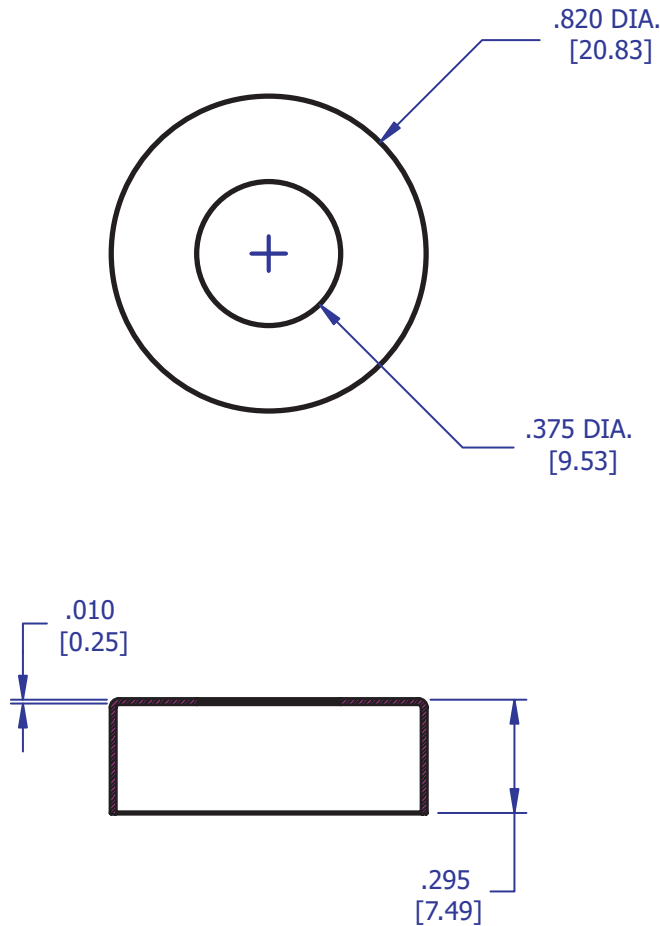

20mm Headspace Seals

Cap Colors:

Silver (CIV.A.020.001)

Drawings not to Scale.

"This design is the property of Pawling Corporation and is submitted in confidence. All rights reserved. Copying or imitation expressly prohibited. All or portions of this design may be subject to proprietary rights. This drawing is for reference only. Dimensions subject to change without prior notice."